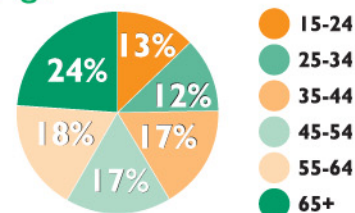

Where are our readers?

Call us now on 01437 763133 and put the **Milford Mercury** on your media schedule

- **Weekly Paid-for title**
- **Publication day - Thursday**
- **Weekly circulation of 5,090**
(ABC Jan-Jun 2008)
- **Readership of 13,477**
(Jicreg October 2008)
- **Reader per copy 2.6**
(Jicreg October 2008)
- **Web Statistics**

Monthly Page Impressions	55,008
Monthly Unique Users	4,717

(Publisher's statement October 2008)

Who are our readers?

Gender

Age

Socio Economic Group

Source: JICREG October 2008