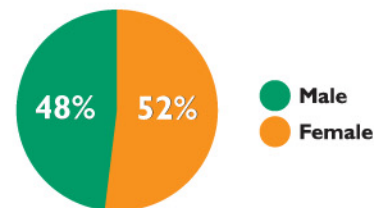

Where are our readers?

Call us now on 01437 763133 and put the **Milford Mercury** on your media schedule

- **Weekly Paid-for title**
- **Publication day - Thursday**
- **Weekly circulation of 5,090**
(ABC Jan-Jun 2008)
- **Readership of 13,477**
(Jicreg October 2008)
- **Reader per copy 2.6**
(Jicreg October 2008)
- **Web Statistics**

Monthly Page Impressions	55,008
Monthly Unique Users	4,717

(Publisher's statement October 2008)

Who are our readers?

Gender

Age

Socio Economic Group

Source: JICREG October 2008