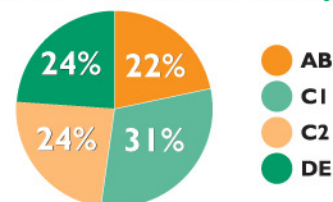

Milford & West Wales Mercury

milfordmercury.co.uk

NEWSQUEST
Wales & Gloucestershire

Introduction

Since its launch in 1992, The Milford and West Wales Mercury has grown in popularity with its readers throughout Pembrokeshire for its fresh approach to reporting local news and sport. The Mercury quickly gained the tag of "Wales' fastest growing independent weekly paid for newspaper" and soon became the market leader within its core circulation area, covering Milford Haven, Johnston, Neyland, Haverfordwest, Pembroke, Pembroke Dock and St David's.

Where are our readers?

Call us now on 01437 763133 and put the **Milford Mercury** on your media schedule

- **Weekly Paid-for title**
- **Publication day - Thursday**
- **Weekly circulation of 5,090**
(ABC Jan-Jun 2008)
- **Readership of 13,477**
(Jicreg October 2008)
- **Reader per copy 2.6**
(Jicreg October 2008)
- **Web Statistics**

Monthly Page Impressions	55,008
Monthly Unique Users	4,717

(Publisher's statement October 2008)

Who are our readers?

Gender

Age

Socio Economic Group

Source: JICREG October 2008